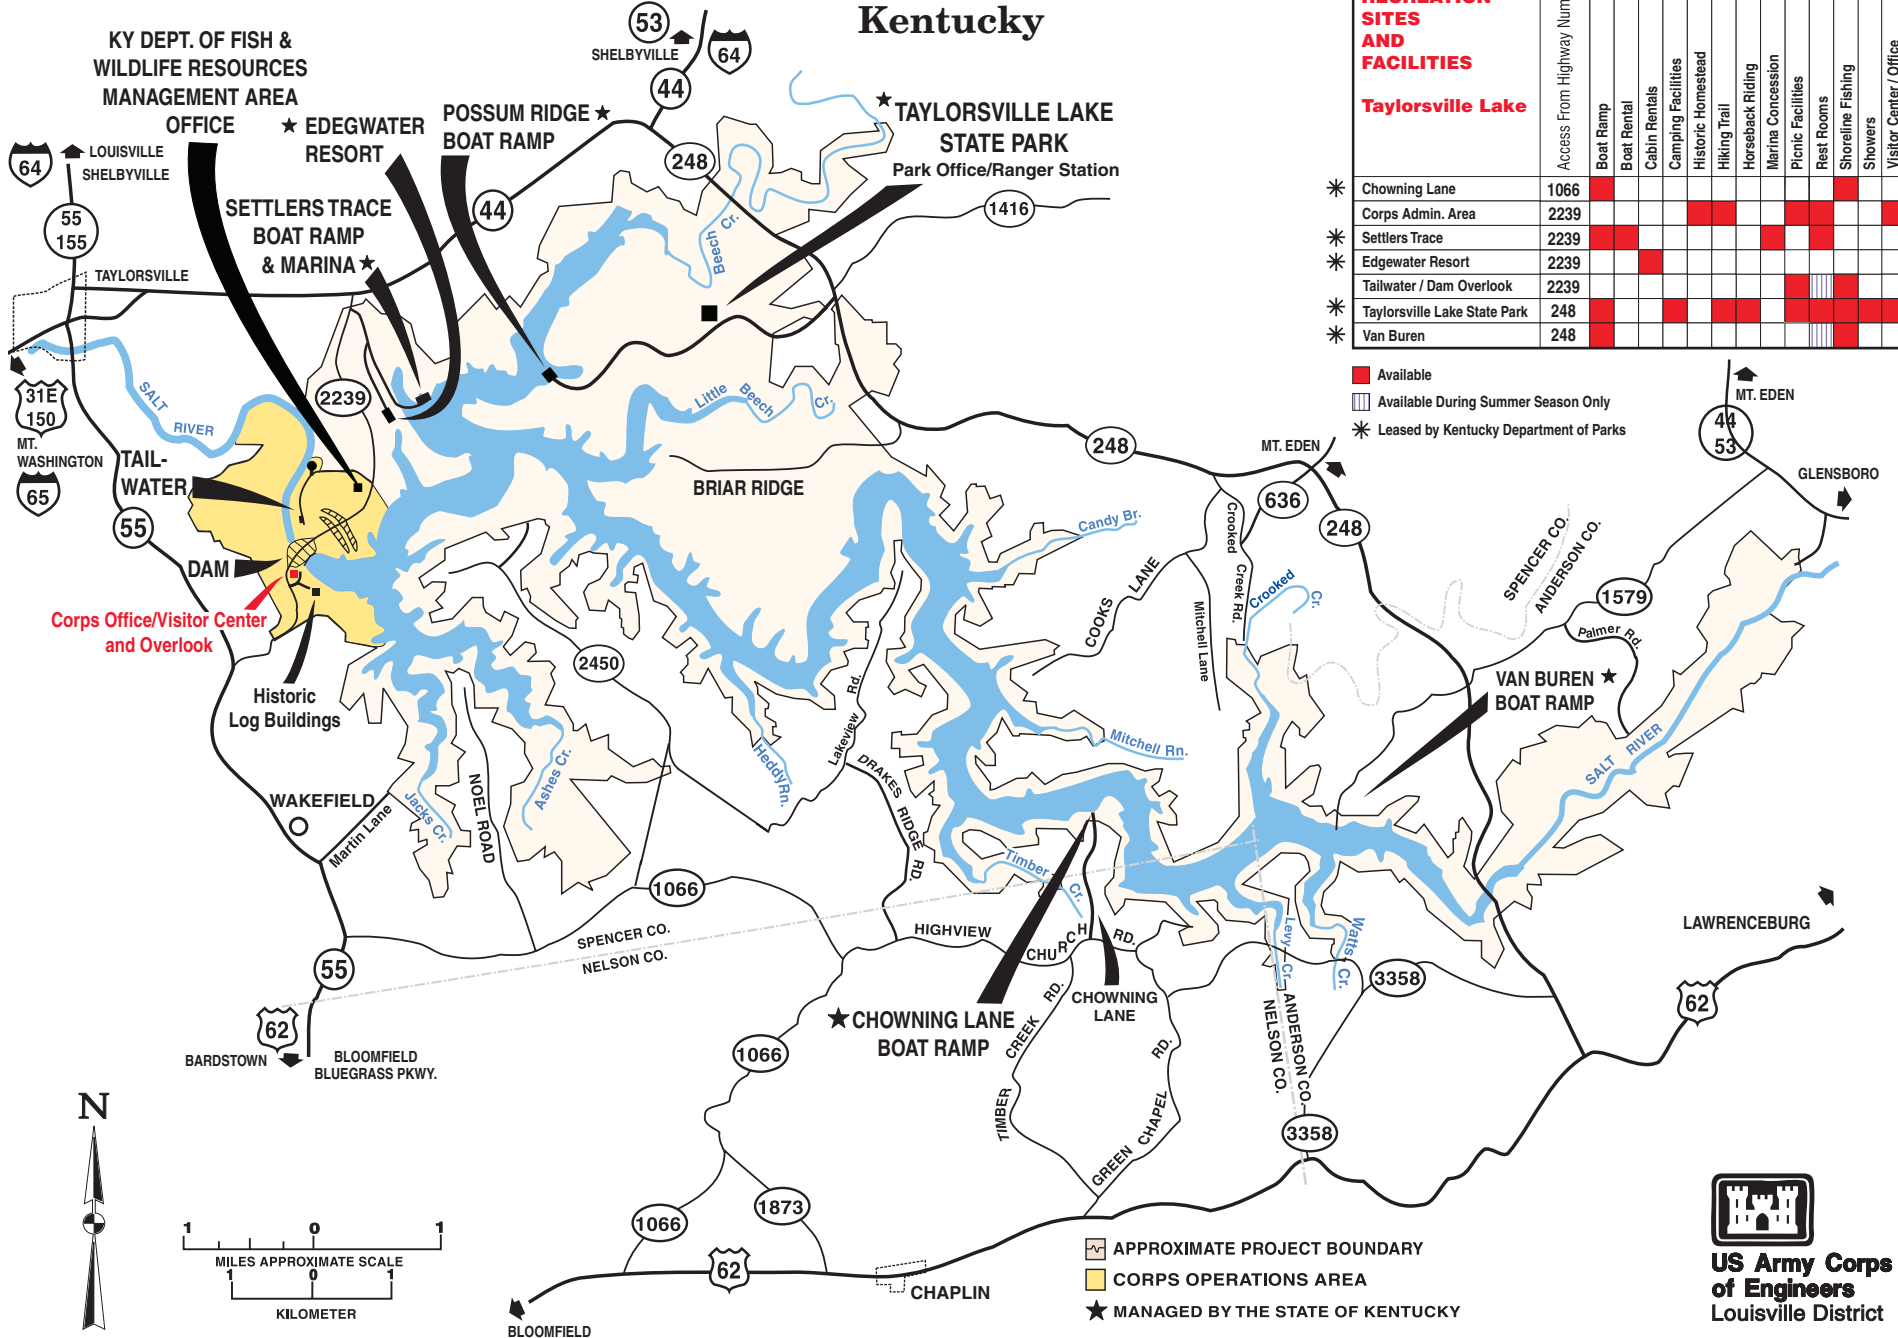

Taylorsville Lake

Kentucky

RECREATION SITES AND FACILITIES Taylorsville Lake	Access From Highway Number	Boat Ramp	Boat Rental	Cabin Rentals	Camping Facilities	Historic Homestead	Hiking Trail	Horseback Riding	Marina Concession	Picnic Facilities	Fest Rooms	Shoreline Fishing	Showers	Visitor Center / Office
		* Chowning Lane	1066	■										
* Corps Admin. Area	2239													■
* Settlers Trace	2239	■	■											
* Edgewater Resort	2239			■										
* Tailwater / Dam Overlook	2239													
* Taylorsville Lake State Park	248													■
* Van Buren	248	■												■

- Available
- ▨ Available During Summer Season Only
- * Leased by Kentucky Department of Parks

N

- ▭ APPROXIMATE PROJECT BOUNDARY
- CORPS OPERATIONS AREA
- ★ MANAGED BY THE STATE OF KENTUCKY