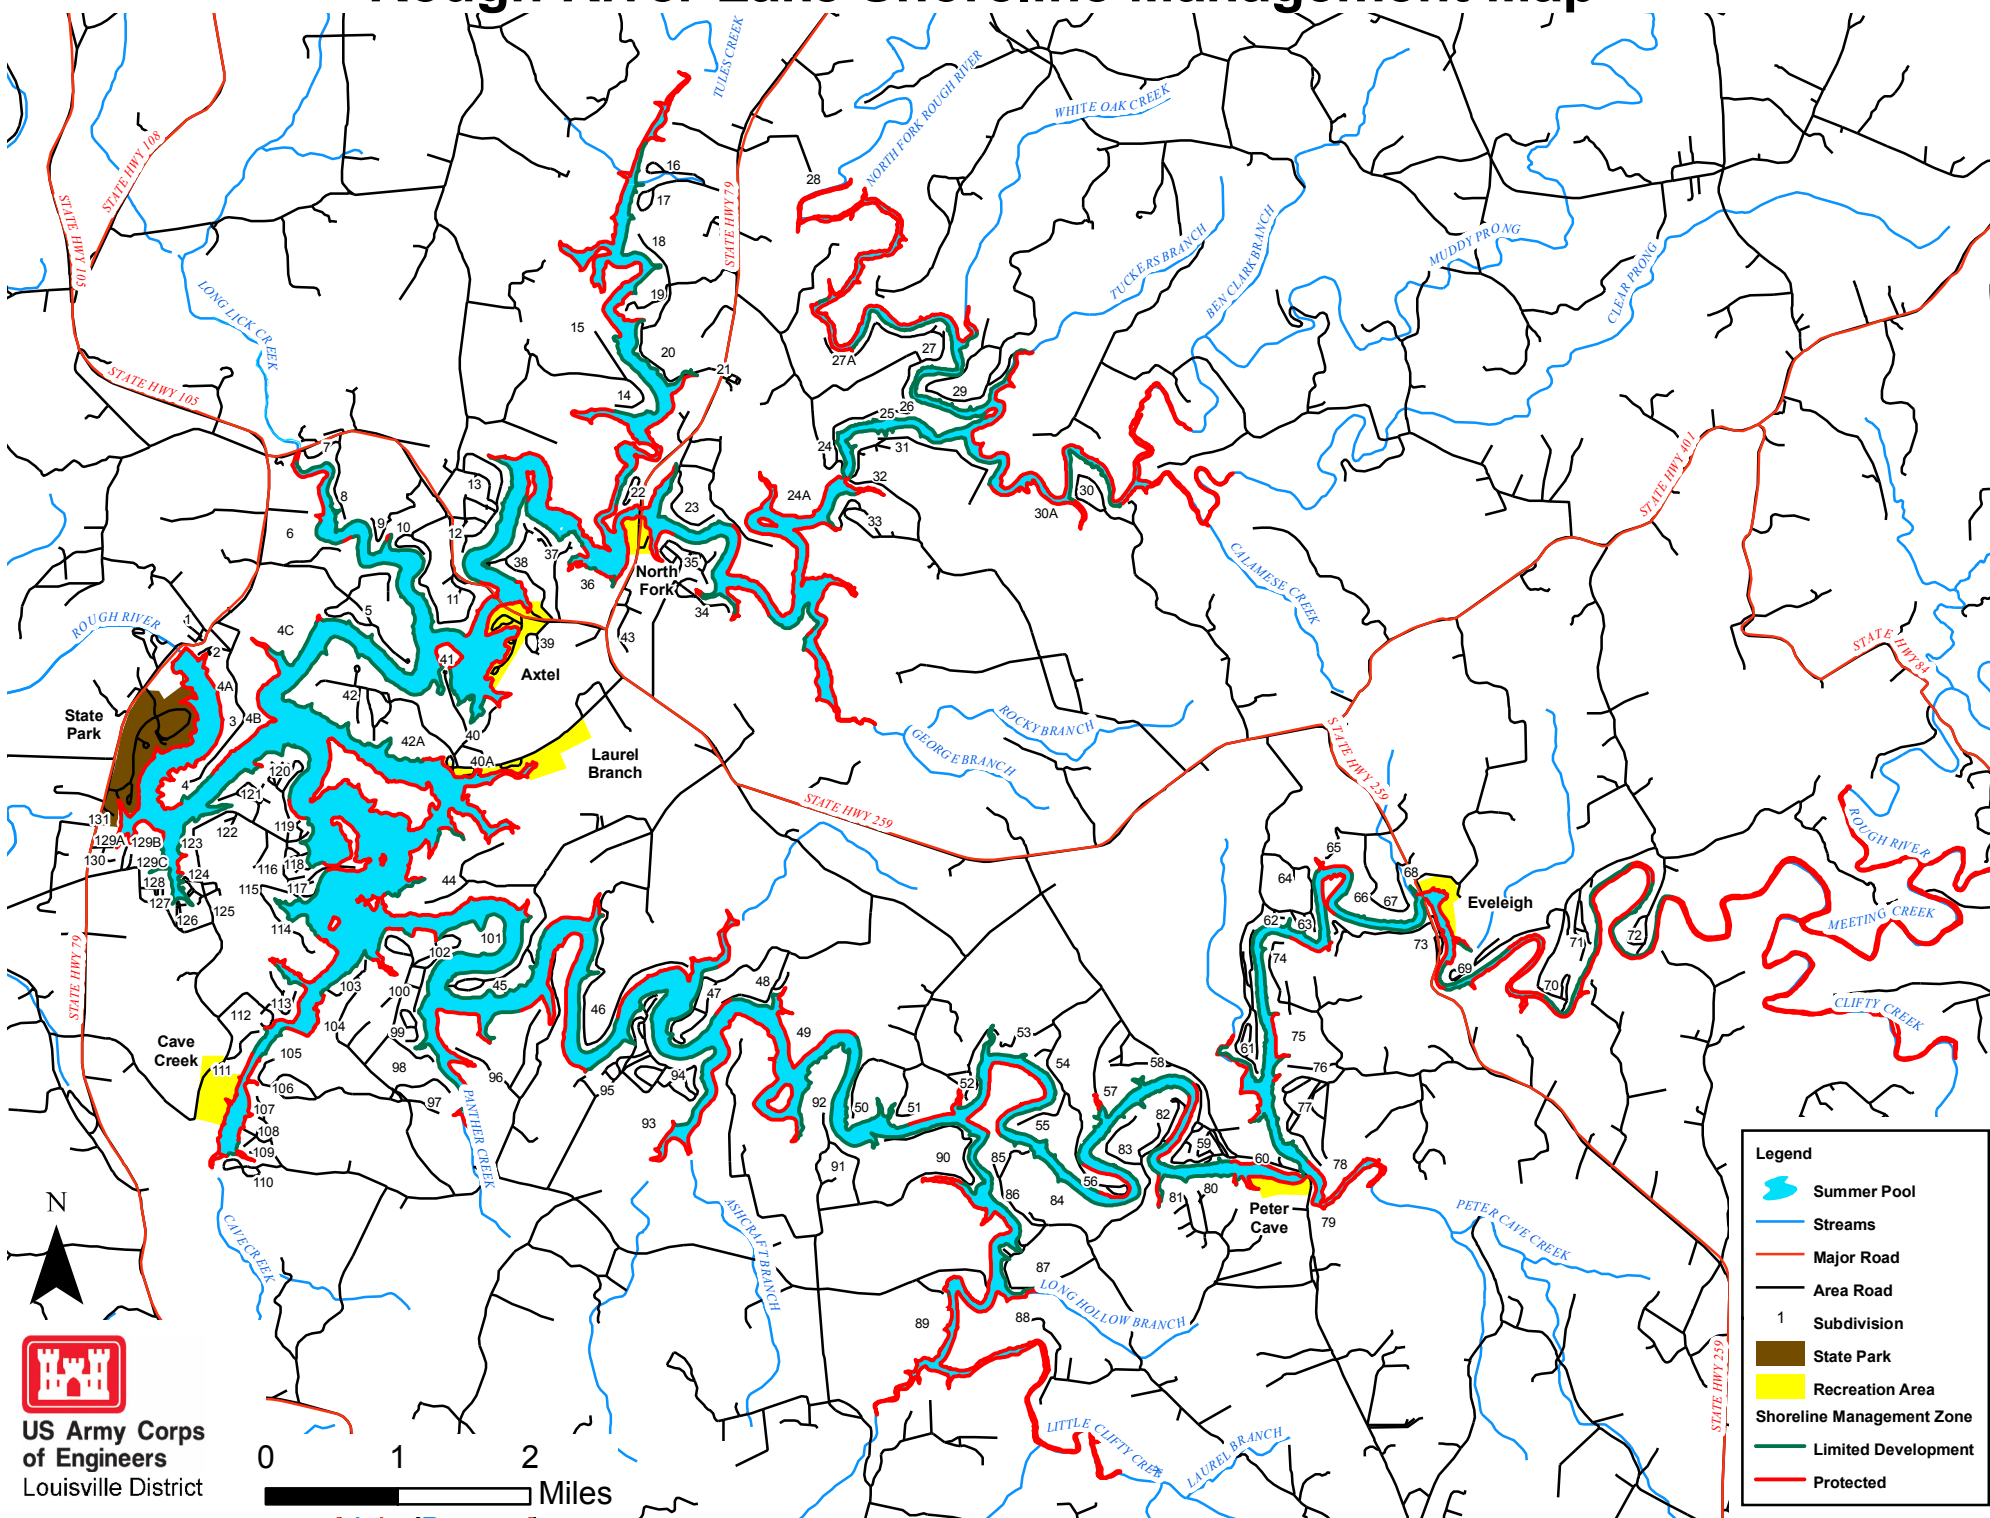

Rough River Lake Shoreline Management Map

Subdivisions

- 97 A, B, & F
- 72 Adkin's Camp
- 54 Akridge Retreat
- 83 All Saints
- 16 Allen H. Wilson
- 40A Alvey's Point
- 17 Aqua View
- 128 Arrowhead Retreat
- 113 Autumn Ridge
- 3 Beachview
- 5 Bentwood
- 1 Berry Heights
- 122 Bilrose
- 123 Bluebird
- 115 Blue Ridge
- 85 Blue Ridge Fishing Lodge
- 86 Blue Ridge Shores
- 104 Bluegrass Estates
- 14 Brown's Hideaway
- 107 Bruce's
- 127 Burl St. Clair (Falling Rock)
- 56 Cambron's Point
- 118 Camp Wet-a-Line (upstream)
- 119 Camp Wet-a-Line (downstream)
- 45 Cannon's Point
- 130 Carter's View
- 75 Cascade Acres
- 112 Cave Creek Camp
- 105 Cave Creek Farms
- 110 Cave Creek Resort
- 4 Cave Heights
- 66 Cave Springs Camp
- 55 Cobbler's Knob
- 100 Concord Point
- 101 Concord Point North
- 30A Critchelow's Paradise
- 39 Deer Trail Estates
- 51 Edgewater
- 49 Elm Hill
- 40 End of the Rainbow
- 73 Everleigh Heights
- 125 Fallen Branch Fish Club
- 30 Fawn Hill
- 31 Fentress Hideout
- 120 Fentress Lookout
- 121 Fentress McMahan
- 41 Fentress Point
- 108 Fentress Ridge
- 43 Fentress Village
- 61 Fernwood
- 90 Flo's Hideaway
- 111 Four Seasons
- 124 G.L.&H (North Point)
- 64 Garland Mercer
- 42 Greenshores
- 15 Henning's Hideaway
- 82 Hickory Grove
- 29 Hidden Valley
- 11 Hinton Hills
- 35 Holiday Beach #1
- 34 Holiday Beach #2
- 77 Holiday Rough
- 93 Indian Ridge
- 94 Indian Valley
- 70 J.M. Mercer
- 91 Kendall's Camp
- 52 Kiper's Hornback Mills
- 96 L.C. Likens
- 24 Lake Forest #1
- 25 Lake Forest #2
- 26 Lake Forest #3
- 13 Lake of the Woods
- 27 Lakeforest Shores
- 22 Lakehaven
- 24A Lakeshore Estates
- 53 Lakeside Retreat (downstream)
- 57 Lakeside Retreat (upstream)
- 76 Lakeview Estates
- 10 Lazy Day Camp
- 126 Lessie Fentress
- 89 Mangan's Foxcliff
- 129A Marina Point
- 65 Mayfern
- 9 Meadow Lake
- 67 Mercer's Bend (Eveleigh)
- 71 Mill's Rough River
- 32 Moonlight Ridge (upstream)
- 33 Moonlight Ridge (downstream)
- 106 Mountain View
- 23 North Fork Resort
- 42A Padre Falls
- 92 Panorama Shores
- 116 Paradise Acres #1
- 114 Paradise Acres #2
- 131 Parkside Haven
- 2 Parkview Estates
- 4C Patriot's Landing
- 4A Patriot's Point- The Cliffs
- 4B Patriot's Point- The Ledges
- 78 Peter Cave Heights
- 80 Peter Cave Landing #1
- 81 Peter Cave Landing #2
- 84 Peter Cave Retreat
- 87 Peter Cave Shores
- 8 Pine Ridge (Breck. Co.)
- 99 Pine Ridge (Grayson Co.)
- 47 Pleasant Hill
- 79 Probus
- 88 Pryor's
- 12 Raffo Villa
- 37 Rainbow Gardens
- 129B Rickard's
- 6 River Bend
- 96 Rockledge Acres
- 48 Rolling Stone
- 103 Rough River Shores
- 69 Sandstone Estates
- 44 Sandy Beach
- 109 Shaw's Retreat
- 7 Siesta Hollow
- 60 Smitty's
- 102 Southwinds 1, 2, & 3
- 36 Sportsman's Park
- 64 Spring Hill
- 68 Springbridge
- 72A Stevenson Farm
- 21 Sunset Point
- 46 Tanglewood
- 28 The Cliffs
- 38 Timbercrest
- 20 Timberlake
- 19 Tules Landing
- 18 Tules Landing Shores
- 95 Valley View
- 62 W.A. Mills (Terryberry)
- 27A Whipperwill Cove
- 59 Whispering Oaks
- 74 Will's Landing
- 17 Wilson's Wilderness
- 50 Woodhaven
- 58 Woodside
- 129C Woods Of Lakeview