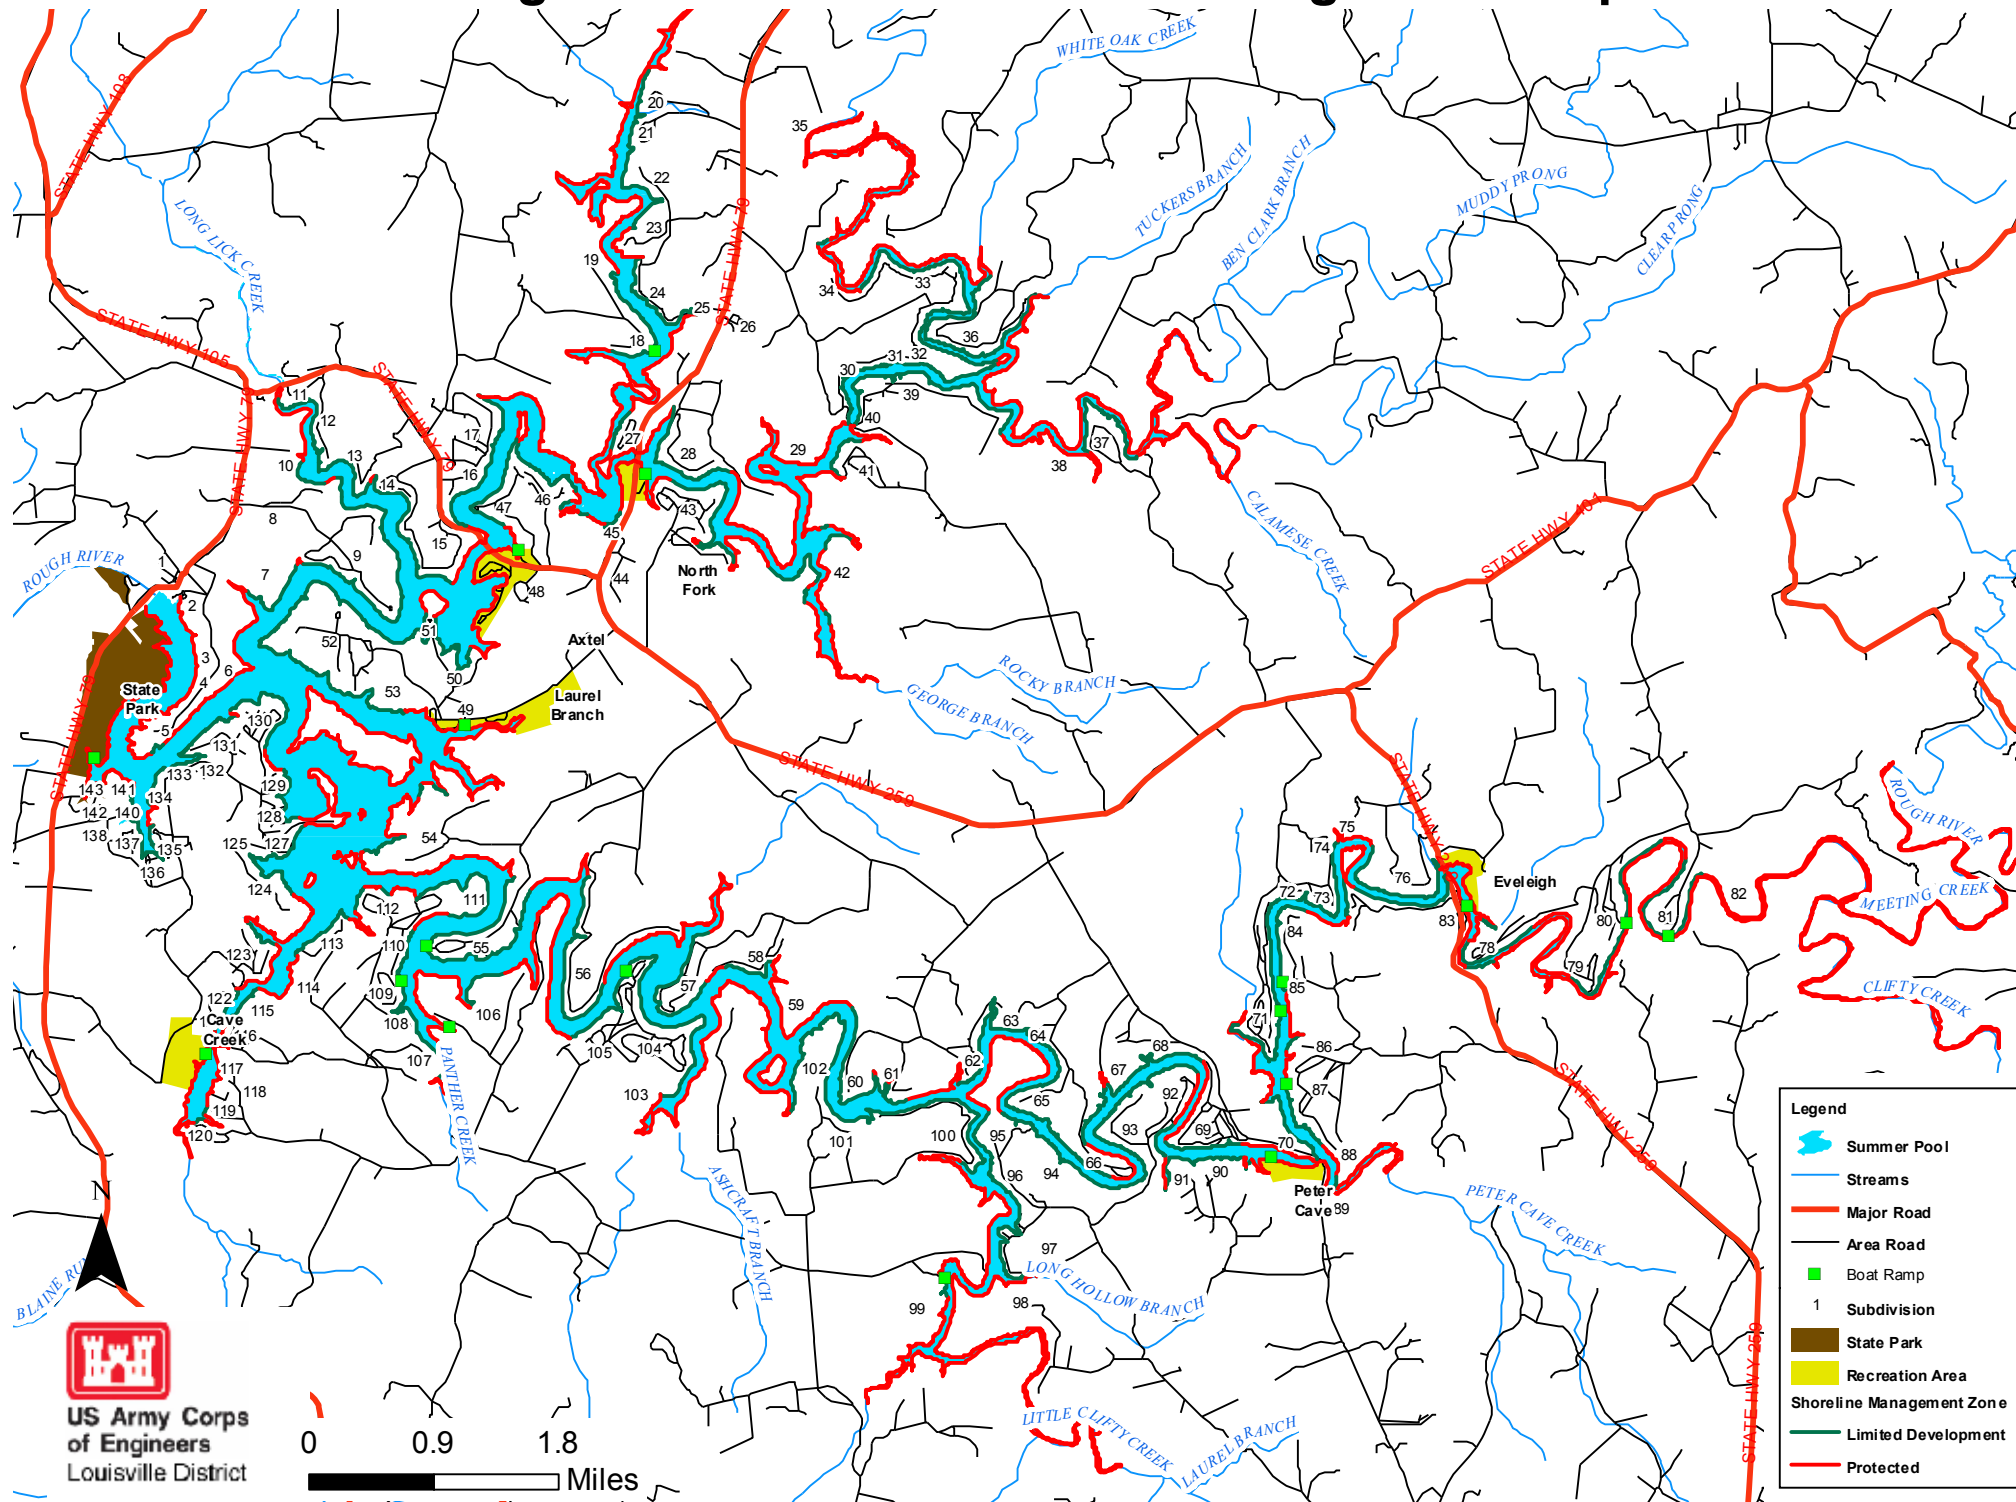

Rough River Lake Shoreline Management Map

Subdivisions

- | | | | |
|-----|--------------------------------|-----|-------------------------------|
| 107 | A,B,&F | 32 | Lakeforest #3 |
| 81 | Adkin's Camp | 33 | Lakeforest Shores |
| 64 | Akridge Retreat | 29 | Lakeshore Estates |
| 93 | All Saints | 63 | Lakeside Retreat (d-stream) |
| 20 | Allen H Wilson | 67 | Lakeside Retreat (upstream) |
| 127 | Aqua View | 86 | Lakeview Estates |
| 138 | Arrowhead Retreat | 14 | Lazy Day Campsite |
| 123 | Autumn Ridge | 136 | Lessie Fentress |
| 4 | Beachview Estates | 141 | Marina Point |
| 9 | Bentwood | 75 | Mayfern |
| 1 | Berry Heights | 13 | Meadowlake |
| 132 | Bilrose | 76 | Mercer's Bend |
| 125 | Blue Ridge | 80 | Mills Rough River |
| 95 | Blue Ridge Fishing Lodge | 41 | Moonlight Ridge (d-stream) |
| 96 | Blue Ridge Shores | 40 | Moonlight Ridge (upstream) |
| 133 | Bluebird | 116 | Mountain View |
| 114 | Bluegrass Estates | 28 | North Fork Resort |
| 18 | Brown's Hide-a-way | 53 | Padre Falls |
| 117 | Bruce's | 102 | Panarama Shores |
| 66 | Cambron's Point | 126 | Paradise Acres #1 & #2 |
| 129 | Camp Wet-a-Line (Downstream) | 124 | Paradise Acres #3 |
| 128 | Camp Wet-a-Line (Upstream) | 143 | Parkside Haven |
| 55 | Cannon's Point | 2 | Parkview Estates |
| 142 | Carter's View | 42 | Patriot Shores |
| 85 | Cascade Acres | 7 | Patriot's Landing |
| 121 | Cave Creek Camp | 3 | Patriot's Point - The Cliffs |
| 115 | Cave Creek Farm | 6 | Patriot's Point - The Ledge's |
| 120 | Cave Creek Resort | 88 | Peter Cave Heights |
| 5 | Cave Heights | 90 | Peter Cave Landing #1 |
| 26 | Cave Spring Camp | 91 | Peter Cave Landing #2 |
| 65 | Cobbler's Knob | 94 | Peter Cave Retreat |
| 110 | Concord Point | 97 | Peter Cave Shores |
| 111 | Concord Point North | 12 | Pine Ridge (Breck Co.) |
| 38 | Critchelow's Paradise | 109 | Pine Ridge (Grayson Co.) |
| 48 | Deer Trail Estates | 57 | Pleasant Hill |
| 61 | Edgewater | 89 | Probus |
| 59 | Elm Hill | 98 | Pryor's |
| 50 | End of the Rainbow | 16 | Raffo Villa |
| 83 | Eveleigh Heights | 46 | Rainbow Gardens |
| 135 | Falling Branch Fishing Club | 139 | Rickard's |
| 137 | Falling Rock (Burl. St. Clair) | 10 | Riverbend |
| 37 | Fawn Hill | 108 | Rockledge Acres |
| 39 | Fentress Hideout | 58 | Rolling Stone |
| 130 | Fentress Lookout | 113 | Rough River Shores |
| 131 | Fentress McMahan | 78 | Sandstone Estates |
| 51 | Fentress Point | 54 | Sandy Beach |
| 118 | Fentress Ridge | 49 | Seana Circle (Alvey's Point) |
| 44 | Fentress Village | 11 | Seista Hollow |
| 71 | Ferwood | 119 | Shaw's Retreat |
| 100 | Flo's Hideaway | 70 | Smitty's |
| 122 | Four Seasons | 112 | Sounthwinds |
| 99 | Foxcliff (Mangan's) | 45 | Sportsman Park |
| 134 | G,L, &H (North Point) | 74 | Spring Hill |
| 73 | Garland Mercer | 77 | Springbridge |
| 52 | Greenhores | 82 | Stevenson Farm |
| 19 | Henning's Hide-a-way | 25 | Sunset Point |
| 8 | Heritage Farms | 56 | Tanglewood |
| 92 | Hickory Grove | 35 | The Cliff's |
| 36 | Hidden Valley | 47 | Timbercrest |
| 15 | Hinton Hills | 24 | Timberlake |
| 43 | Holiday Beach | 23 | Tules Landing |
| 87 | Holiday Rough | 22 | Tules Landing Shores |
| 103 | Indian Ridge | 105 | Valley View |
| 104 | Indian Valley | 72 | W.A. Mills (Terberry) |
| 79 | J.M. Mercer | 34 | Whippoorwill Cove |
| 101 | Kendal's Kamp | 69 | Whispering Oaks |
| 62 | Kiper Hornback Mills | 84 | Will's Landing |
| 106 | L.C. Likens | 21 | Wilson's Wilderness |
| 27 | Lake Haven | 60 | Woodhaven |
| 17 | Lake of the Woods | 140 | Woods of Lakeview |
| 30 | Lakeforest #1 | 68 | Woodside |
| 31 | Lakeforest #2 | | |